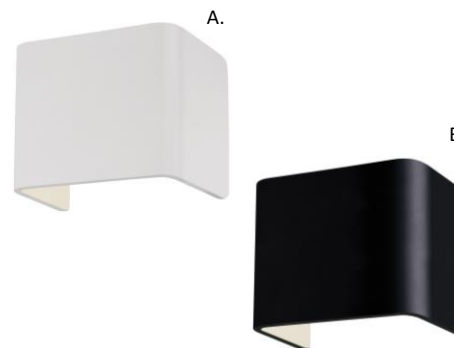

CUBA

A. 309045 White
B. 309046 Black

MFL By Masson Cuba interior wall light in warm white