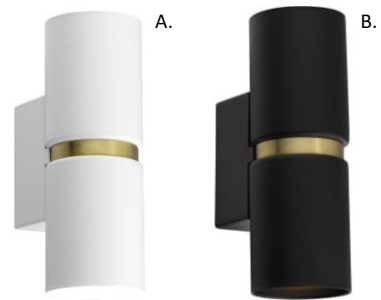

BARISTO

A. 309036
B. 309035

Baristo 2 light round 240V up/down interior wall bracket in white & in black with brass detailing