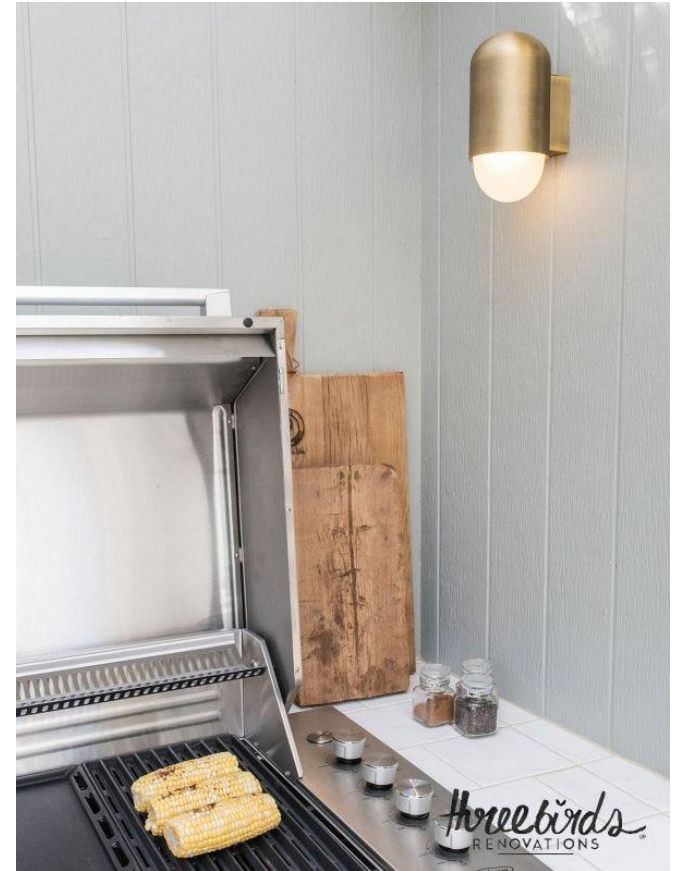

# LIGHTING SELECTION CATALOGUE 2021

**CUSTOM**

170822 1100mm Diameter  
170820 80mm Diameter

LEDlux Custom tri-colour 3000K-4200K-6000K dimmable 700 lumen (when set to warm white) downlight in white

**CITY II FIXED**