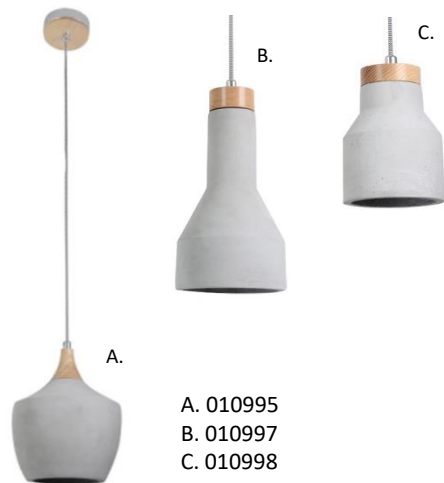

SCULPT

A. 010995
B. 010997
C. 010998

Sculpt 1 light pendants in concrete with ashwood and chrome detail