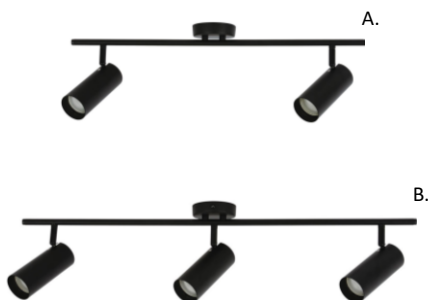

TRACK

140020 1 Meter track only Black
140022 1 Meter track only White

140057 2.4 Meter track only White
140058 2.4 Meter track only Black

Track only with live and dead ends, to suit removable
12V track spots.

NEVADA TRACK SPOT

159061 Black
159062 White

Nevada 1 light GU10 track spot, track
sold separately.

VEGAS TRACK SPOT

149010 White Cool White
149011 White Warm White
149012 Black Cool White
149013 Black Warm White

LEDlux Vegas 650 lumen white dimmable
track spot, track sold separately.

NEVADA

A. 159057
B. 159059

Nevada light GU10 spotlight in black

*Also available in white

RENO

A. 151025 1 Light
B. 151026 2 Light
C. 151027 3 Light

Reno GU10 bar spot light in White
*Also available in matte black