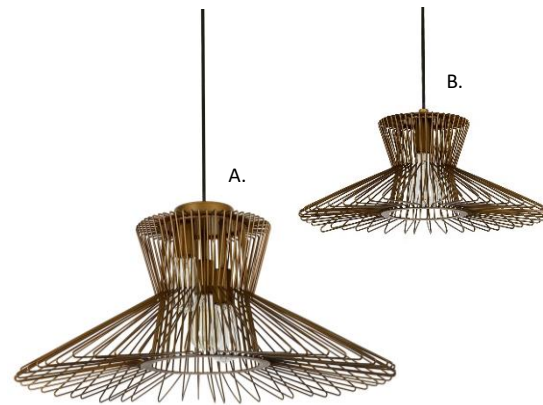

PHEONIX

A. 011648
B. 011646

Pheonix light flair wire pendant in antique bronze

*Also available in Black