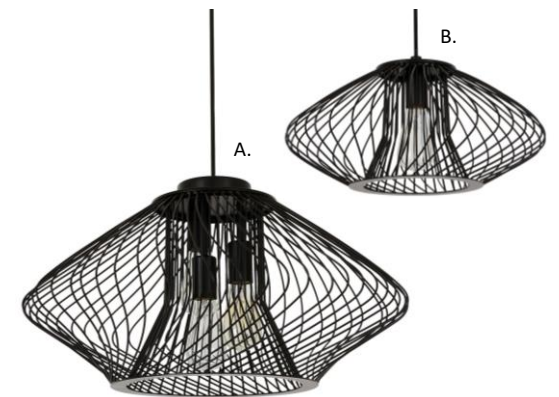

PHEONIX

A. 011651
B. 011649

Pheonix light squat wire pendant in black

* Also available in Antique Bronze