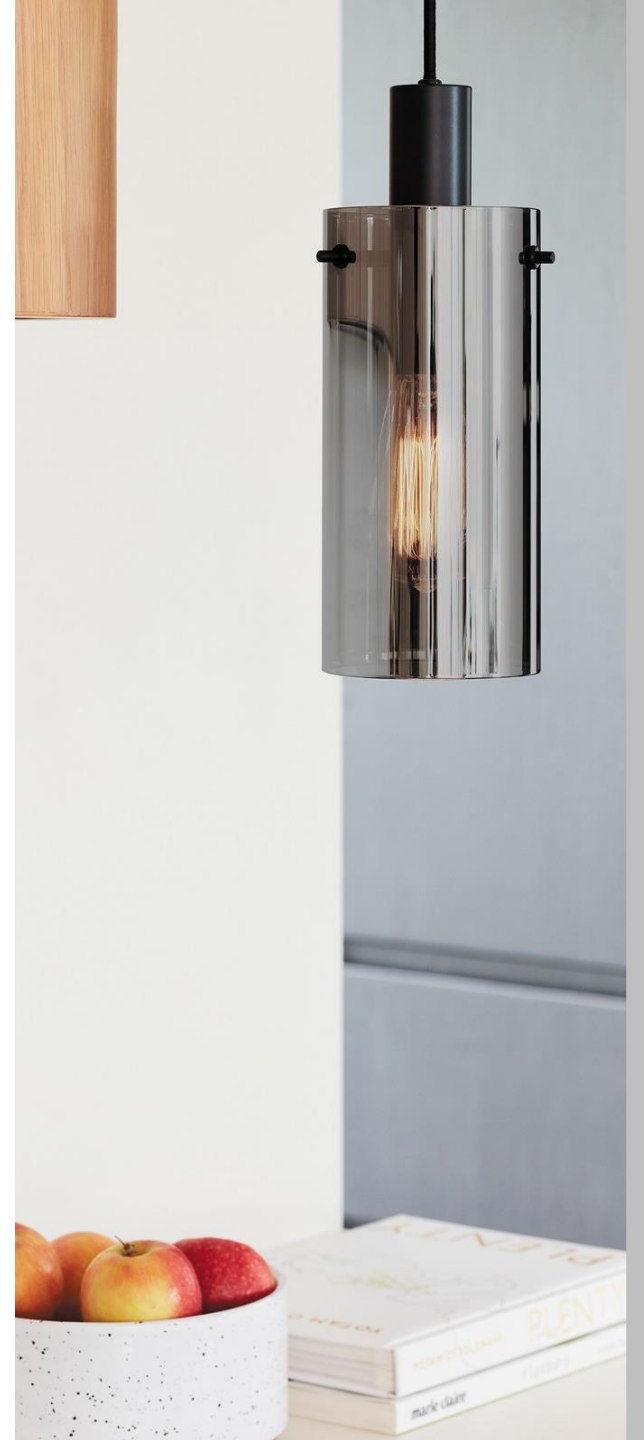

011610 Small
011612 Coolie
011611 Squat

Clara 1 light pendant in White