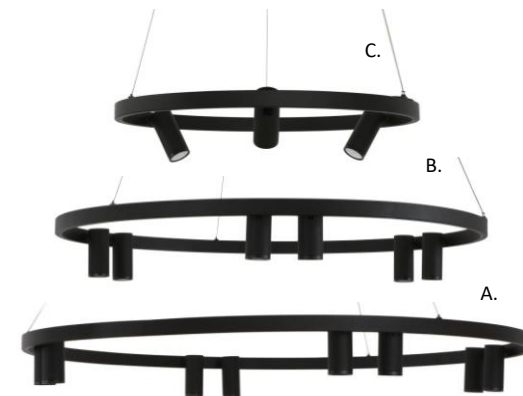

PANORAMA

A. 020707
B. 020706
C. 020705

LEDlux Panorama LED dimmable round pendant in black