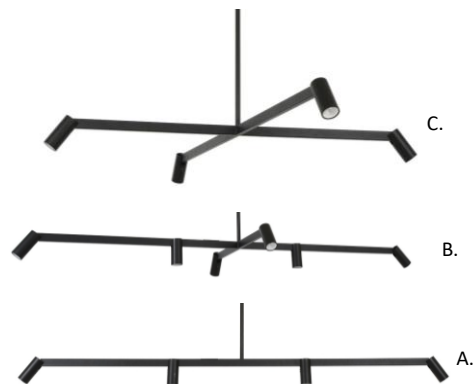

PANORAMA

A. 020703
B. 020704
C. 020702

Panorama light pendant in black with adjustable heads