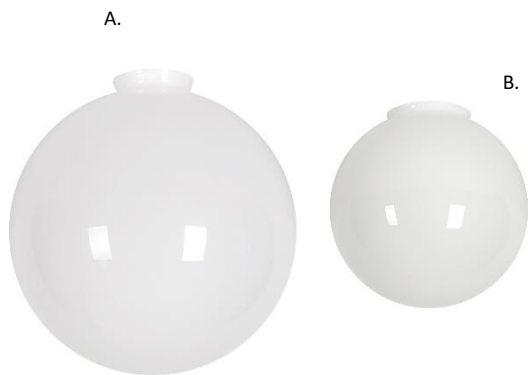

CHRYSLER SHADE