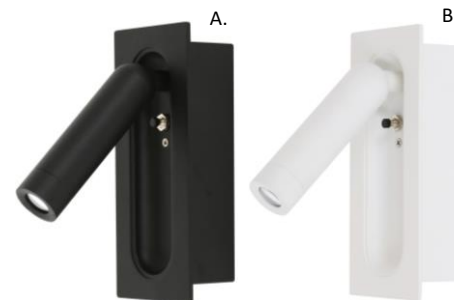

COUPE

- A. 309070
- B. 309071

LEDlux Coupe LED recessed dimmable black & white bed light in warm white.