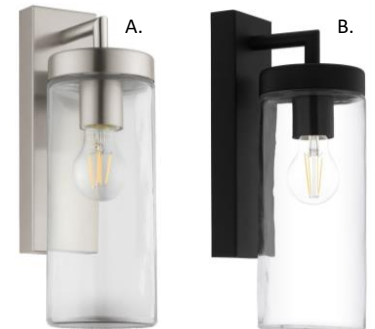

WARREN

A. 239426
B. 239425

Warren 1 light IP44 exterior wall bracket in brushed chrome & black with clear glass