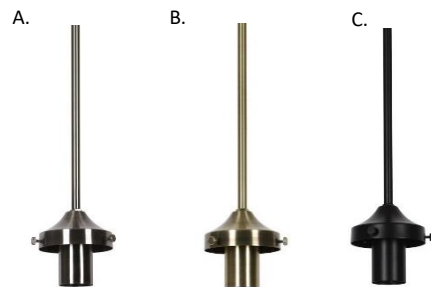

CHRYSLER ROD