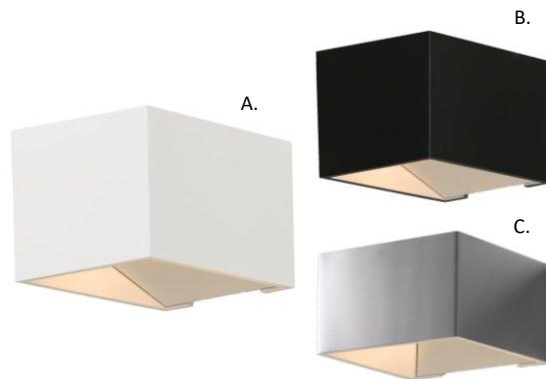

KUBE

- A. 300857
- B. 300859
- C. 300858

LEDlux Kube Mini modern interior 4W 290 lumen LED white, black & polished chrome wall bracket in warm white
*Also available in an alternative size