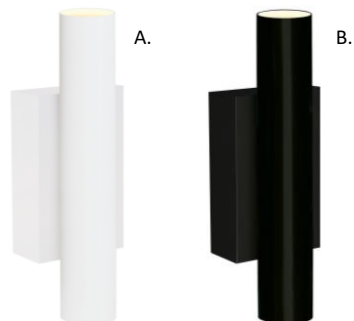

MILAN

A. 307002 White
B. 307003 Black

MFL by Masson Milan LED bracket in warm white