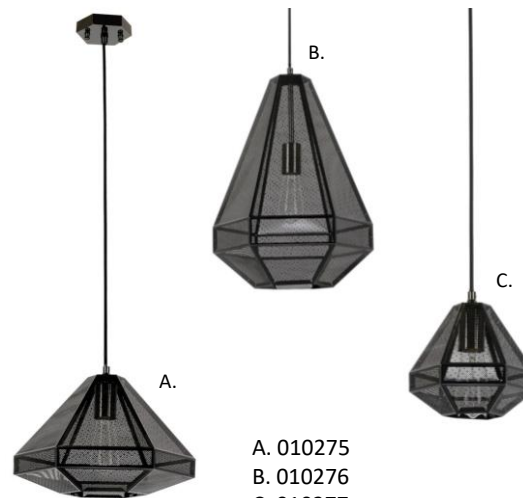

ELLIOT

A. 010275
B. 010276
C. 010277

Elliot 1 light geometric black metal pendant with black mesh and flex