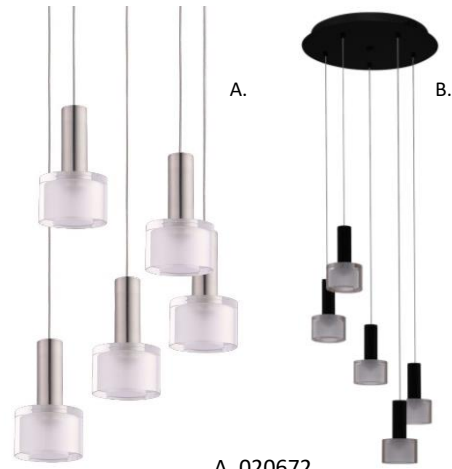

## PHAROS

A.

B.

A. 020672  
B. 020675

LEDlux Pharos 5 light non-dimmable LED pendant in black with smoke glass diffuser & brushed chrome with frosted and clear glass diffusers