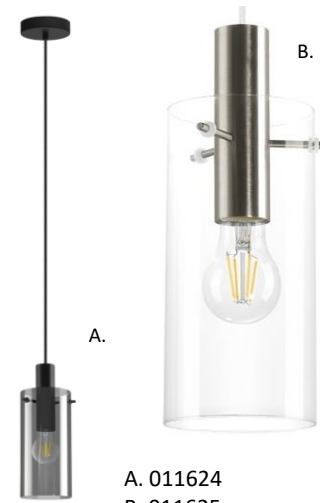

LAMODE

011627

Lamode 3 light bar pendant in brushed chrome with clear glass

*Also available in black with smoke glass

PHAROS

A.

B.

A. 020672
B. 020675

LEDlux Pharos 5 light non-dimmable LED pendant in black with smoke glass diffuser & brushed chrome with frosted and clear glass diffusers

LAMODE

A.

B.

A. 011624
B. 011625

Lamode 1 light pendant in black with smoke glass & chrome with clear glass

LAMODE

A.

B.

A. 011629
B. 011628

Lamode 5 light pendant in brushed chrome with clear glass & black with smoke glass

CRESTONE

011561

Crestone 1 light double glass pendant with smoke and clear glass and black/chrome accents

CLARA

011610 Small
011612 Coolie
011611 Squat

Clara 1 light pendant in White