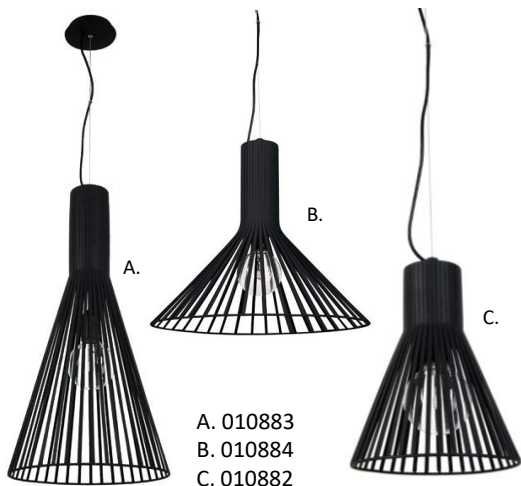

Lumina modern metal pendants in black

LUMINA