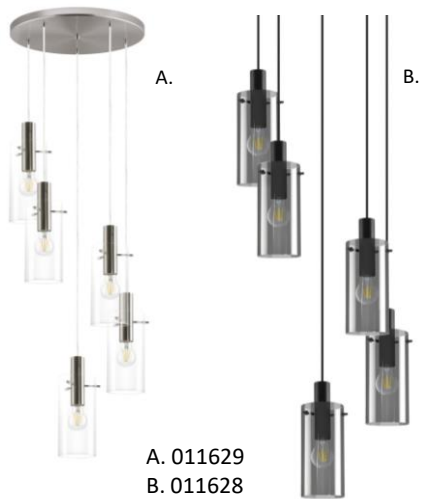

LAMODE

011627

Lamode 3 light bar pendant in brushed chrome with clear glass

*Also available in black with smoke glass

PHAROS

A.

B.

A. 020672
B. 020675

LEDlux Pharos 5 light non-dimmable LED pendant in black with smoke glass diffuser & brushed chrome with frosted and clear glass diffusers

LAMODE

A.

B.

A. 011624
B. 011625

Lamode 1 light pendant in black with smoke glass & chrome with clear glass

LAMODE

A.

B.

A. 011629
B. 011628

Lamode 5 light pendant in brushed chrome with clear glass & black with smoke glass

CRESTONE

011561

Crestone 1 light double glass pendant with smoke and clear glass and black/chrome accents

CLARA

011610 Small
011612 Coolie
011611 Squat

Clara 1 light pendant in White