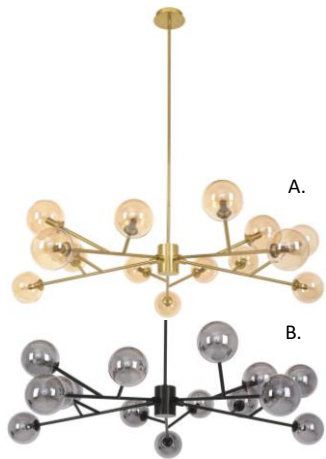

AVENUE

A. 020935 Brass
B. 020936 Black

The LEDlux Avenue LED pendant with an integrated LED are available in finishes of brushed brass and matte black in a bar or a round design

NEVADA

011850 Black
011851 White

Nevada 1.5mtr 5 light pendant. Also available in 2.2mtr 7 light pendant

STRIX III

020584 1.2Mtr
020587 1.8Mtr

Available in 1.2m, 1.8m and 2.2m in black, white and teak to match the size and style of your space. (2.2m available in black and white only)

ORION

A. 039071
B. 039072

Orion 15 light pendant in black with smoke glass & brass with amber glass

CONTEMPO

A. 020725 Black
B. 020726 Chrome
C. 020727 White

LEDlux Contempo LED up/down LED dimmable pendants
*Also available in 2.2mtr lengths

FLEMING

020940 Black

MFL by Masson 1800mm Dimmable pendant in black