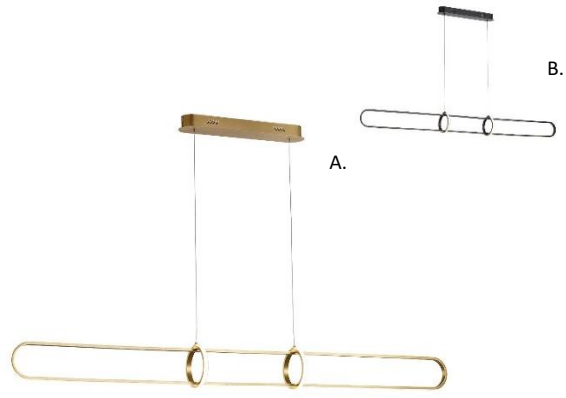

AVENUE

A. 020935 Brass
B. 020936 Black

The LEDlux Avenue LED pendant with an integrated LED are available in finishes of brushed brass and matte black in a bar or a round design

NEVADA

011850 Black
011851 White

Nevada 1.5mtr 5 light pendant. Also available in 2.2mtr 7 light pendant

STRIX III

020584 1.2Mtr
020587 1.8Mtr

Available in 1.2m, 1.8m and 2.2m in black, white and teak to match the size and style of your space. (2.2m available in black and white only)

ORION

A. 039071
B. 039072

Orion 15 light pendant in black with smoke glass & brass with amber glass

CONTEMPO

A. 020725 Black
B. 020726 Chrome
C. 020727 White

LEDlux Contempo LED up/down LED dimmable pendants
*Also available in 2.2mtr lengths

FLEMING

020940 Black

MFL by Masson 1800mm Dimmable pendant in black