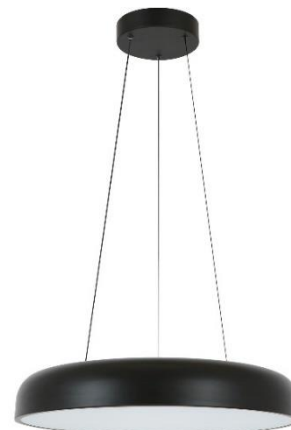

RHINE

020927 Black
020928 White

LEDlux Rhine LED 760mm tri- colour technology pendant
in white or black
*Also available in 600mm