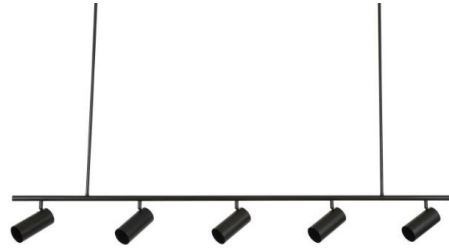

AVENUE

A. 020935 Brass
B. 020936 Black

The LEDlux Avenue LED pendant with an integrated LED are available in finishes of brushed brass and matte black in a bar or a round design

NEVADA

011850 Black
011851 White

Nevada 1.5mtr 5 light pendant. Also available in 2.2mtr 7 light pendant

STRIX III

020584 1.2Mtr
020587 1.8Mtr

Available in 1.2m, 1.8m and 2.2m in black, white and teak to match the size and style of your space. (2.2m available in black and white only)

ORION

A. 039071
B. 039072

Orion 15 light pendant in black with smoke glass & brass with amber glass

CONTEMPO

A. 020725 Black
B. 020726 Chrome
C. 020727 White

LEDlux Contempo LED up/down LED dimmable pendants
*Also available in 2.2mtr lengths

FLEMING

020940 Black

MFL by Masson 1800mm Dimmable pendant in black