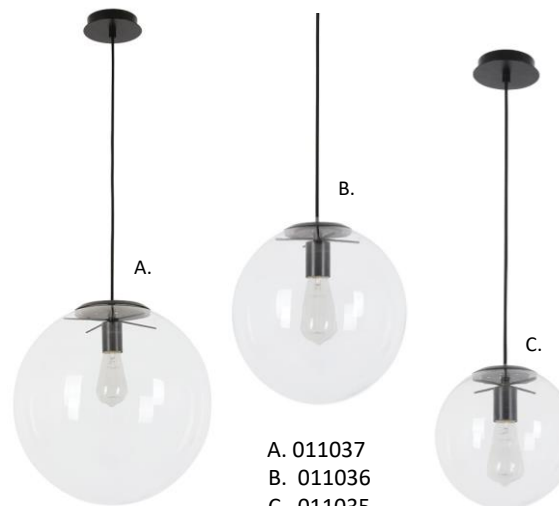

Marcel 1 light pendant in black with clear glass

MARCEL