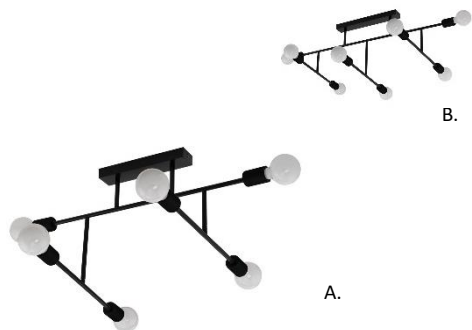

LUMINA

A. 010883
B. 010884
C. 010882

ZINC

A. 011326
B. 011323
C. 011320

LECONIC

A. 011491
B. 011490

*Also available in an alternative colour

NEWELL

A. 011720 6 Light
B. 011721 8 Light

Newell 8 light pendant in black. The Newell Pendant is architecturally designed with its exposed pipe look, perfect for a contemporary minimalist home.

LUMA CONE

3 decorative rings included

011294 Black
011295 White

Luma 1 light pendant with interchangeable rings.

Other styles also available

PARSON

A. 011710

Parson 1 light pendant in black