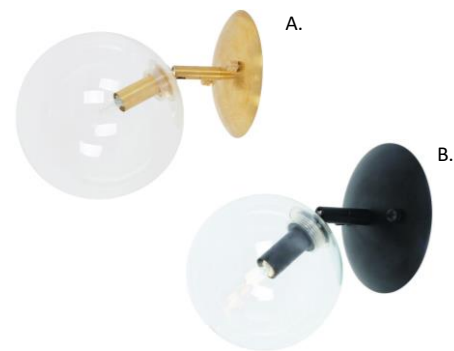

ASKEL

A. 011209
B. 011208

Aksel 1 light 150mm adjustable wall bracket in solid brass with clear glass & black with clear glass