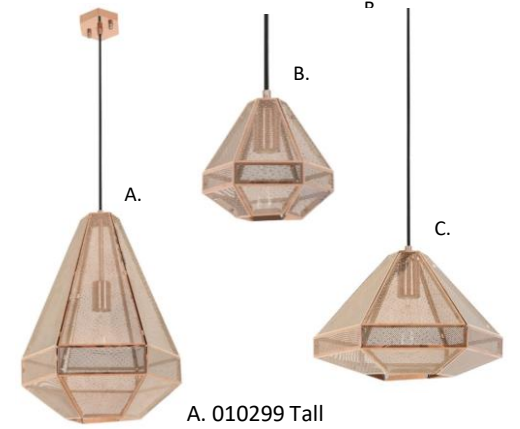

\*Also available in alternative size

**PHEONIX**

A. 011533  
B. 011531

Pheonix light wire pendant in antique bronze

\*Also available in black

**ELLIOT**

A. 010299 Tall  
B. 010300 Small  
C. 010298 Squat

Elliot 1 light geometric copper pendant with copper mesh and black flex