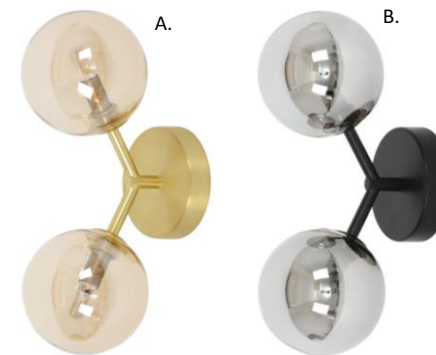

ORION

A. 011565 Amber
B. 011564 Smoke

Orion 2 light wall bracket in brass with amber glass & black with smoke glass