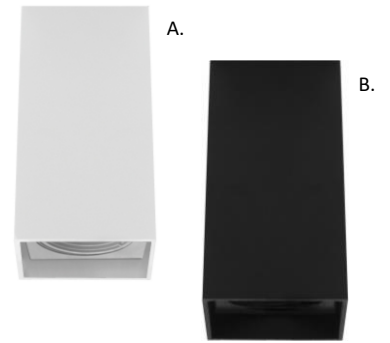

MILA SQUARE

A. 177700 White
B. 177701 Black

MFL By Masson Mila square white surface mounted LED downlight