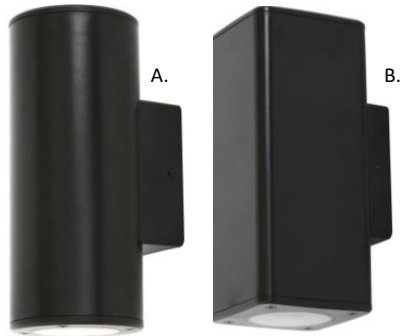

BOULDER

A. 239362 Round
B. 239360 Square

Boulder 240V GU10 2 light up/down wall bracket in black

PROJECT

230373

Project 2 light up/down wall bracket in 304 grade stainless steel