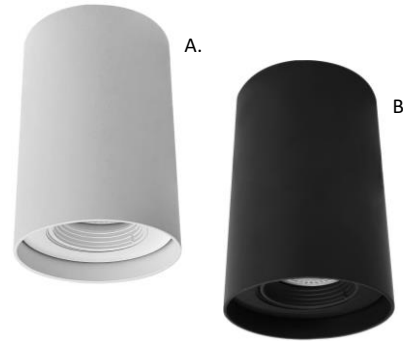

MILA ROUND

A. 177702 White
B. 177703 Black

MFL By Masson Mila round surface mounted LED downlight.