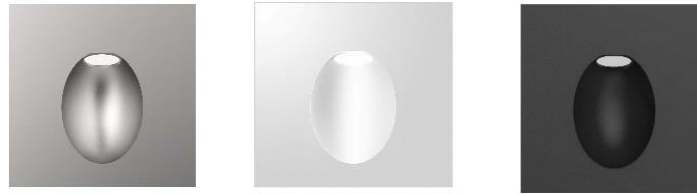

## STRIPLIGHTING

170550 Ledlux 3M Ribbon Kit Warm White  
170551 Ledlux 3M Ribbon Kit Cool White

LED weatherproof IP65 flexible ribbon light kit, average globe  
life 25,000 hours. Includes driver with flex & plug.