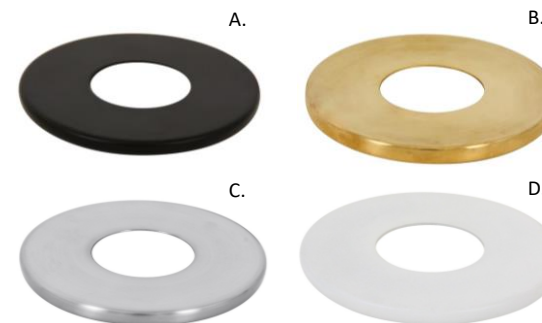

LEXICON

- A. 011677 Matte Black
- B. 011676 Brass
- C. 011679 Brushed Chrome
- D. 011678 Matte White

Lexicon decoration rings