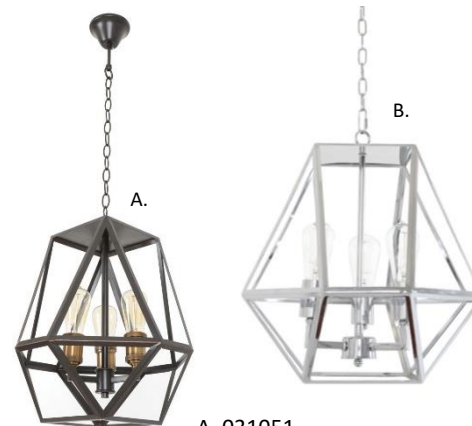

**LIBERTY**

039148

Liberty 4 light round pendant in graphite

\*Also available in alternative sizes and shapes

**VAILLE**

A. 031051  
B. 031050

Vaille 3 light pendant in oil rubbed bronze with copper lamp holders & chrome with chrome lampholders