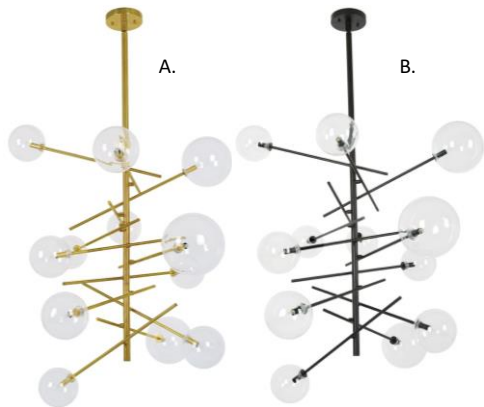

CLAYTON

A.

B.

A. 011255
B. 011257

Clayton 1 light ceramic pendant in white and black.

AKSEL

011223

Aksel 1 light 250mm pendant in solid brass with clear glass

*Also available in other sizes and colours

VERSAILLES

011790

Versailles 1 light small pendant in black.
Also available in Large

AKSEL

A.

B.

A. 011215
B. 011214

Aksel 12 light pendant in solid brass with clear glass & black with clear glass

*Also available in alternative sizes

ASKEL

A.

B.

A. 011224
B. 011225

Aksel 6 light close to ceiling pendant

HUDSON

A. 011637
B. 011635

Hudson 3 light drum pendant in natural and white with black suspension

*Also available with black and grey shades